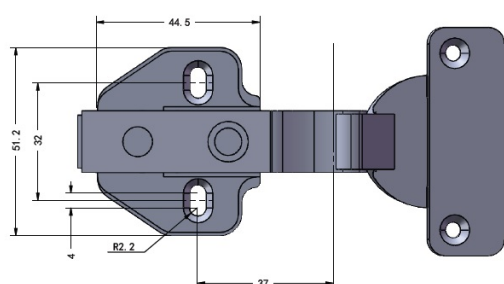

PRODUCT SHEET

Description:

Soft Closing Hinge SS304, "A", $\varnothing$ 35mm,Clip-On,H=0,Plate F/Wood Screws, Full-Overlay, 100 Degree,Cup cc.:48mm,Mounting Plate, F/Wood Screws, H:0mm,No Name Plate,Hydraulic Plastic Pump

Item number:

15.03.760-0

Units	Box	Carton	HS Code	Barcode
Pcs.	1	200	8302100090	
				5704866442183

SISO A/S

Mileparken 11
DK-2740 Skovlunde
Denmark
VAT: DK 24786013

Phone +45 45 830 900

www.siso.dk
siso@siso.dk

Danske Bank
Nytorv Branch
Copenhagen
SWIFT: DABADKKK

Account no.
4180 3112 112936
IBAN Account
DK7230003112112936