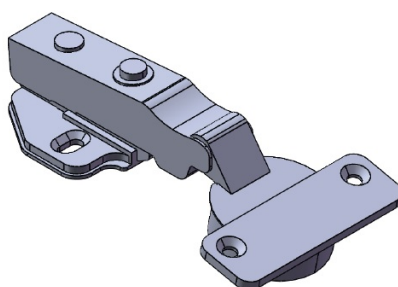

PRODUCT SHEET

Description:

Soft Closing Hinge SS304, "A", $\varnothing$ 35mm,Clip-On,H=0,Plate F/Wood Screws, Full-Overlay, 100 Degree,Cup cc.:48mm,Mounting Plate, F/Wood Screws, H:0mm,No Name Plate,Hydraulic Plastic Pump

Item number:

15.03.760-0

Units	Box	Carton	HS Code	Barcode
Pcs.	1	200	8302100090	
				5704866442183

SISO A/S

Mileparken 11
DK-2740 Skovlunde
Denmark
VAT: DK 24786013

Phone +45 45 830 900

www.siso.dk
siso@siso.dk

Danske Bank
Nytorv Branch
Copenhagen
SWIFT: DABADKKK

Account no.
4180 3112 112936
IBAN Account
DK7230003112112936