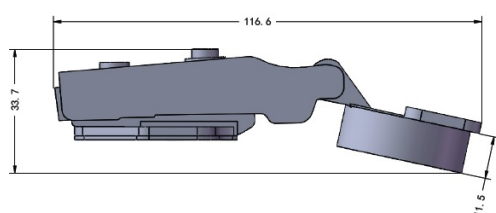

PRODUCT SHEET

Description:

Soft Closing Hinge SS304, "A", $\varnothing$ 35mm,Clip-On,H=0,Plate F/Wood Screws, Full-Overlay, 100 Degree,Cup cc.:48mm,Mounting Plate, F/Wood Screws, H:0mm,No Name Plate,Hydraulic Plastic Pump

Item number:

15.03.760-0

Units	Box	Carton	HS Code	Barcode
Pcs.	1	200	8302100090	
				5704866442183

SISO A/S

Mileparken 11
DK-2740 Skovlunde
Denmark
VAT: DK 24786013

Phone +45 45 830 900

www.siso.dk
siso@siso.dk

Danske Bank
Nytorv Branch
Copenhagen
SWIFT: DABADKKK

Account no.
4180 3112 112936
IBAN Account
DK7230003112112936